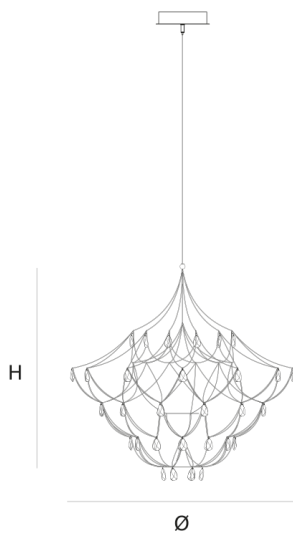

Product data sheet

Date: April 19th 2023

ABOUT **CRYSTAL GALAXY** **CHANDELIER** by Jan Pauwels

Like bright stars in the galaxy the crystals are sparkling in this transparent structure.

DIMENSIONS

Ø 120 cm 47.2 inch
H 120 cm 47.2 inch

CANOPY

Ø 25 cm 9.8 inch
H 5 cm 2 inch

CABLELENGTH

Up to 200 cm 78 inch

LIGHTSOURCE

108 x led E10, 12V/0,33W,
2600K, 2484LM

INCLUDED

Yes

 4  90  130x130x150cm

FINISH

Nickel 
Brass 
Blackbrass 

TYPE.NR

TYPE	Chandelier
STANDARD	
OPTIONAL	Downlight led 2700K 12V – 3W. 3000K or 3500K led.
TRANSFORMER/DRIVER	SCPower KVF-12060-TDW
DIMMING	leading and trailing edge
CLASSIFICATION	UL no IP20 yes